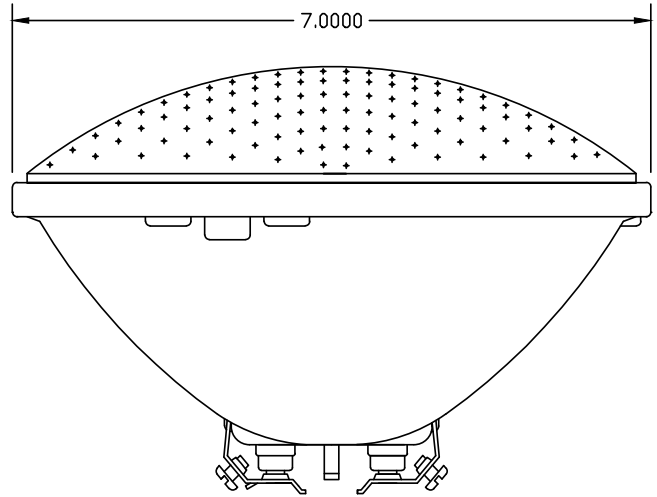

6.6A/PAR56/5 45w Par Lamp

Airport Lighting

Description

6.6A/Par56/5 45w - Elevated Approach Lamp -
Airport Lighting
(Genesis Lamp Brand Replacement PAR LAMP
For GE 23310)

This is a airport lighting halogen lamp 6.6 Amper/45
watt Par 56 with stipple lens and 2 screw terminals.
The OAL is 5" and OD is 7". Life is 1000 hours.
Nominal light output is 18000 at center.

Specifications

Item No.	AL-006-0040
Power Rating:	45 Watts
Current:	6.6A
Reflector:	2 Ferrule PAR56
Lens:	Narrow Spot (NSP)
Base:	Screw Terminal
Life Expectancy:	1000 Hours
Initial Lumens:	700 Hours

Genesis Lamp Corp. • 375 North St. Clair St. • Painesville, OH 44077