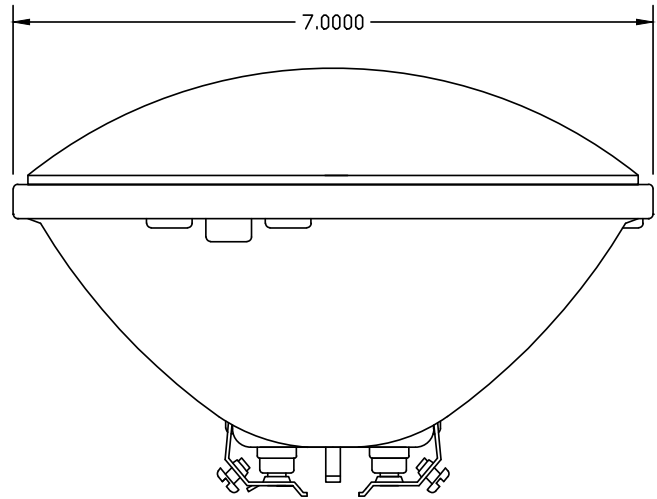

Q6.6A/PAR56/3 200w Par Lamp

Airport Lighting

Description

Q6.6A/PAR56/3 - Elevated Approach Lamp

This is a airport lighting halogen lamp 6.6 Ampere/ 200 watt Par 56 with 2 screw terminals.

CC-6 filament. The front lens is clear and MOL is 4.5" and OD is 7". Life is 1000 hours. Nominal light output is 30000 at center. CBCP-200000.

Burn position both.

Specifications

Item No.	AL-006-0038
NSN:	6240-00-935-6994
Life Expectancy:	1000 Hours
Power Rating:	200 Watts
Current:	6.6A
Reflector:	2 Ferrule PAR56
Lens:	Clear (VNSP)
Base:	Screw Terminal
Initial Lumens:	200000

Genesis Lamp Corp. • 375 North St. Clair St. • Painesville, OH 44077

440-354-0095 • Toll Free: 800-685-5267 • Fax: 440-354-0624

www.genesislamp.com • email: info@genesislamp.com