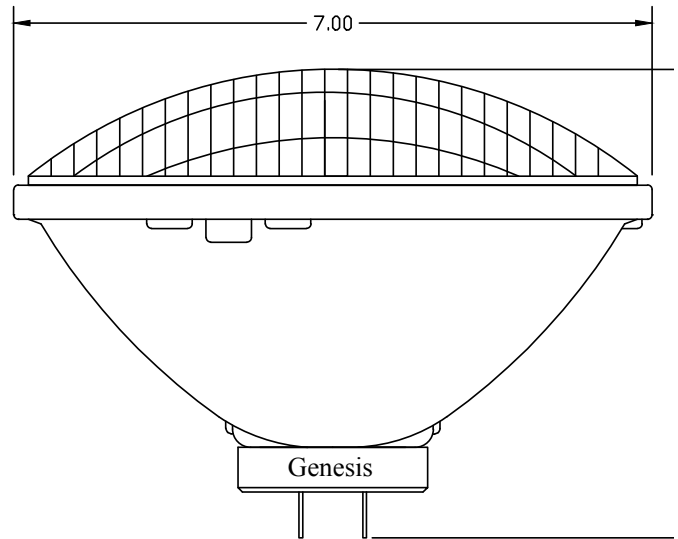

### Description

This is a airport lighting halogen lamp 20 Ampere - 300 watt Par 56 with medium flood lens and mogul end prong connections. This bulb is FAA approved and OAL is 5" and OD is 7". Life is 500 hours. Nominal light output is 38000 at center. This Par 56 is shatter shield coated.

### Specifications

Item No. AL-006-0047  
Min. Life Expectancy: 500 Hours  
Power Rating: 300 Watts  
Current: 20 Ampere  
NSN 6240-00-218-2453  
Reflector: 2 Ferrule PAR56  
Lens: Medium Flood (MFL) Mogul End prong