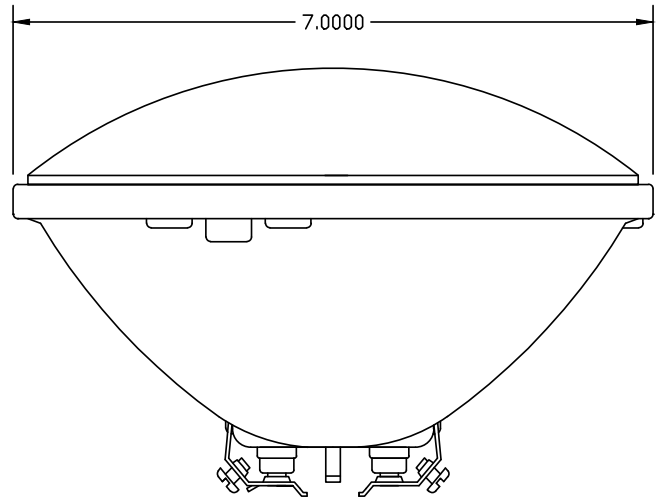

Q20A/PAR56/3 499w Par Lamp

Airport Lighting

Description

Q20A/PAR56/3 - 500w - Elevated Approach Lamp

- Airport Lighting
(Replacement PAR LAMP for GE 23863)

This is a airport lighting halogen lamp 20 amp, 499 watt Par 56 with clear front lens. The connectors are 2 screw terminal.

The OAL is 5" and the OD id 7". Life is 500 hrs. and nominal light output 300000 lumens at center

Specifications

Item No.	AL-006-0046
NSN Number:	6240-00-869-5077
Power Rating:	499 Watts
Current:	20 Amperes
Reflector:	2 Ferrule PAR56
Lens:	Clear (VNSP)
Base:	Screw Terminal
Life Expectancy:	500 Hours
Initial Lumens:	330000