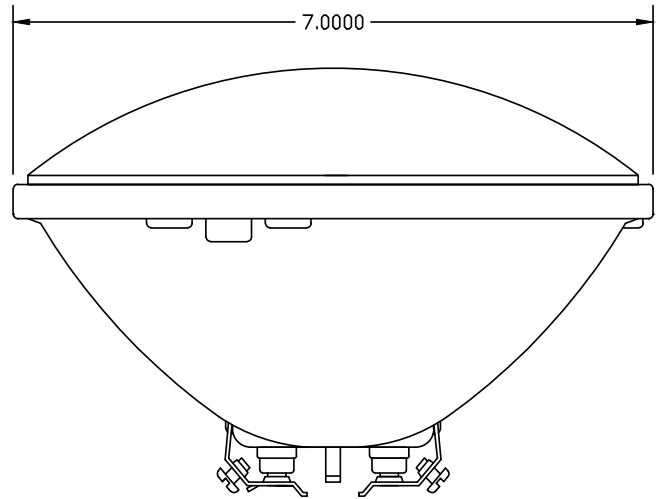

Q20A/PAR56/2 300w Par Lamp

Airport Lighting

Description

Q20A/PAR56/2 - 300w - Elevated Approach Lamp
- Airport Lighting
(Genesis Lamp Brand Replacement PAR LAMP
For GE 32861)

This is a airport lighting halogen lamp 20 Ampere
- 500 watt Par 56 with clear front lens and 2 screw
terminals. The front lens is clear and OAL is 5" and
OD is 7". Life is 500 hours. Nominal light output is
45000 at center.

Specifications

Item No.	AL-006-0045
NSN Number:	6240-00-827-3179
Power Rating:	300 Watts
Current:	20 Amperes
Reflector:	2 Ferrule PAR56
Lens:	Clear (VNSP)
Base:	Screw Terminal
Life Expectancy:	200000 Hours