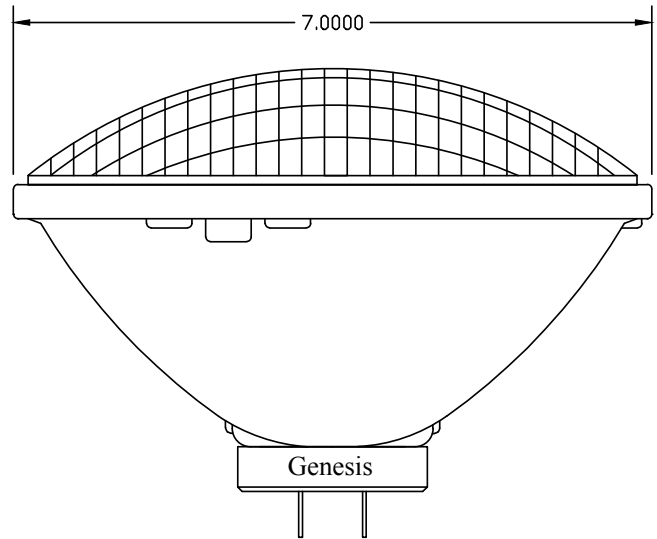

Q20A/PAR56/1/C Par Lamp

Airport Lighting

Description

Q20A/PAR56/1/C 500w -Elevated Approach Lamp
- Airport Lighting
(Genesis Lamp Brand Replacement PAR LAMP
For GE 15485)

Description: This is a airport lighting halogen lamp 20 Amper - 500 watt Par 56 with wide flood lens and mogul end prong connections. This bulb is FAA approved and OAL is 5" and OD is 7". Life is 500 hours. Nominal light output is 29000 at center. This Par 56 is shatter shield coated.

Specifications

Item No.	AL-006-0044
NSN Number:	6240-00-869-5079
Power Rating:	500 Watts
Current:	20Amperes
Reflector:	2 Ferrule PAR56
Lens:	Wide Flood (WFL)
Base:	Mogel End prong
Life Expectancy:	500 Hours