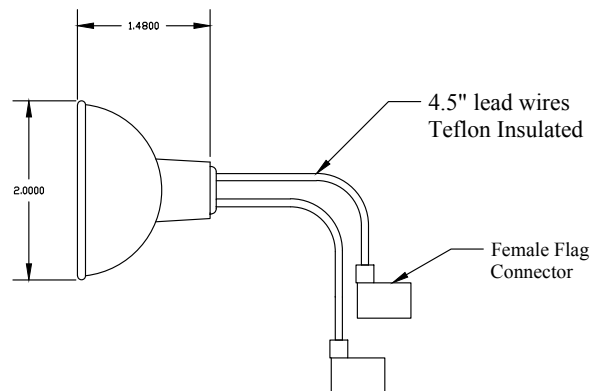

GN 169 6.6A MR-16/90° 62w Bulb

Airport Lighting

Description

Description: This airport lighting halogen lamp is a 6.6 amp / 62 watt MR-16 narrow spot with smooth face. Connectors are 2-90° flag female insulated on 6" flex leads. Bulb life is 1000 hours and nominal light output is 4000 lumens at center.

Cross reference:

Crouse-Hinds 21169

Application / Usage

Crouse-Hinds Runway and Taxiway Inset Lights

Inset Runway Threshold Light - FAA

Taxiway centerline Light - ICAO

Specifications

Part Number: GN-169

Item No. AL-010-0189

Min. Life Expectancy: 1000 Hours

Power 6.6A/62w Volts: 400

Genesis Lamp Corp. • 375 North St. Clair St. • Painesville, OH 44077

440-354-0095 • Toll Free: 800-685-5267 • Fax: 440-354-0624