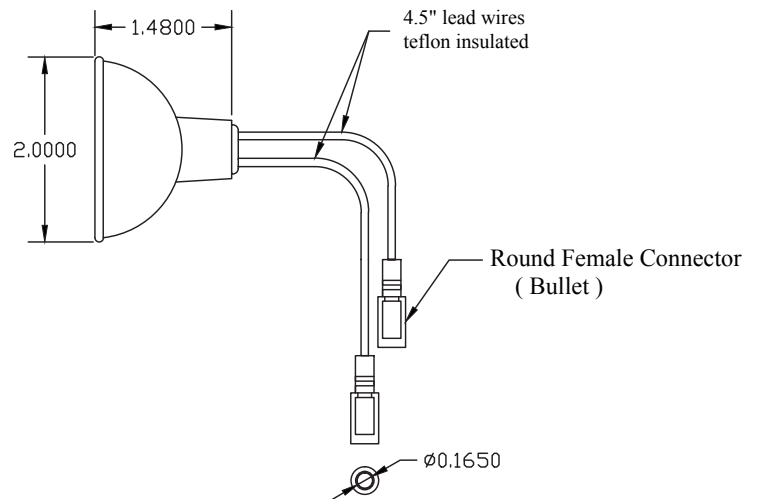

GN 45 RF 6.6A/45w/MR-16 Light Bulb

Airport Lighting

Description

GN 45RF - Airport Lighting
6.6A/45W - MR-16 Light Bulb
(round fem. connectors)

This airport lighting halogen lamp is a 6.6 amp, 45 watt MR-16 narrow spot with smooth face. Connectors are 2 round female on 4" flex leads. Bulb life is 1000 hours and nominal light output is 19000 lumens at center.

Specifications

Part Number:	GN45RF
Item No.	AL-010-0109
Shape:	MR-16
Life:	1000 Hours
Amperes:	6.6 amp
Watts:	45w
Filament Style:	C-8
Base connections:	round fem.

Genesis Lamp Corp. • 375 North St. Clair St. • Painesville, OH 44077