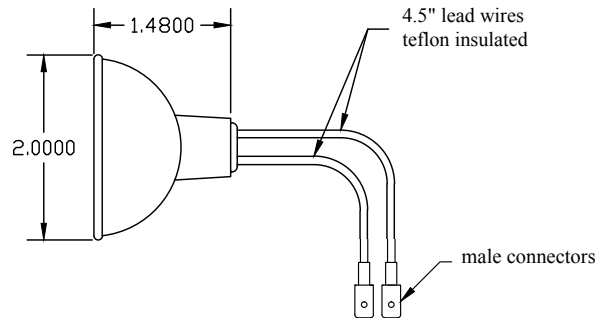

GN 45 M 6.6A/45w/MR-16 Light Bulb

Airport Lighting

Description

GN 45RF - Airport Lighting
6.6A/45W - MR-16 Light Bulb
(male connectors)

This airport lighting halogen lamp is a 6.6 amp, 45 watt MR-16 narrow spot with smooth face. Connectors are 2 male on 4" flex leads. Bulb life is 1000 hours and nominal light output is 19000 lumens at center.

Specifications

Part Number:	GN45M
Item No.	AL-010-0108
Shape:	MR-16
Life:	1000 Hours
Amperes:	6.6 amp
Watts:	45w
Filament Style:	C-8
Base connections:	male

Genesis Lamp Corp. • 375 North St. Clair St. • Painesville, OH 44077