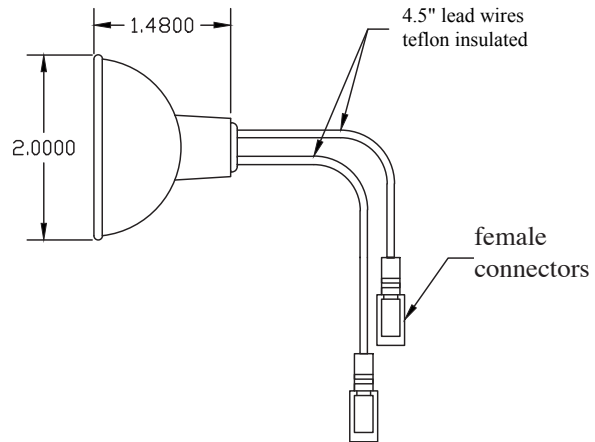

GN 45 F 6.6A/45w/MR-16 Light Bulb

Airport Lighting

Description

6.6A/45W - MR-16 Light Bulb GN 45F
(fem. connectors)

- Airport Lighting

This airport lighting halogen lamp is a 6.6 amp, 45 watt MR-16 narrow spot with smooth face. Connectors are 2 fem. on 4" flex leads. Bulb life is 1000 hours and nominal light output is 19000 lumens at center.

Specifications

Part Number:	GN45F
Item No.	AL-010-0106
Shape:	MR-16
Life:	1000 Hours
Amperes:	6.6 amp
Watts:	45w
Filament Style:	C-8
Base connections:	2 fem. connectors

Genesis Lamp Corp. • 375 North St. Clair St. • Painesville, OH 44077