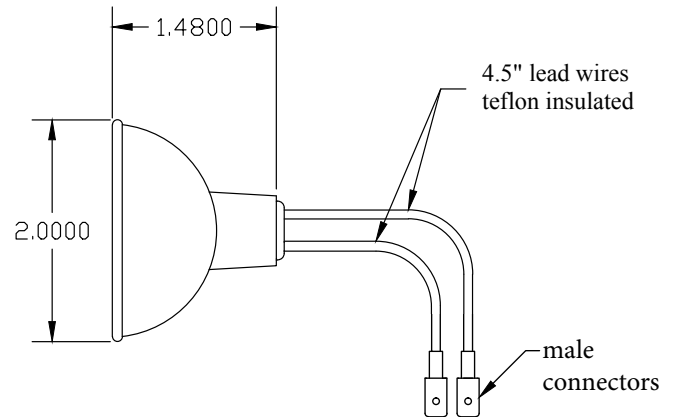

GN 39 M 6.6A/105w/MR-16 Light Bulb

Airport Lighting

Description

6.6A/105W - MR-16 / Light Bulb (male connectors)

This airport lighting halogen lamp is a 6.6 amp, 105 watt, MR-16 narrow spot with smooth face. Connectors are 2-flat male on 4" flex leads. Bulb life is 1000 hours and nominal light output is 28000 lumens at center.

Cross Reference

Osram - 64339 C
Philips - 6108
Flight Light - 50-008072

Specifications

Part Number:	GN 39M
Item No.:	AL-010-0097
Shape:	MR-16
Life Expectancy:	1000 Hours
Amperes:	6.6
Watts:	105w

Genesis Lamp Corp. • 375 North St. Clair St. • Painesville, OH 44077

440-354-0095 • Toll Free: 800-685-5267 • Fax: 440-354-0624

www.genesislamp.com • email: info@genesislamp.com