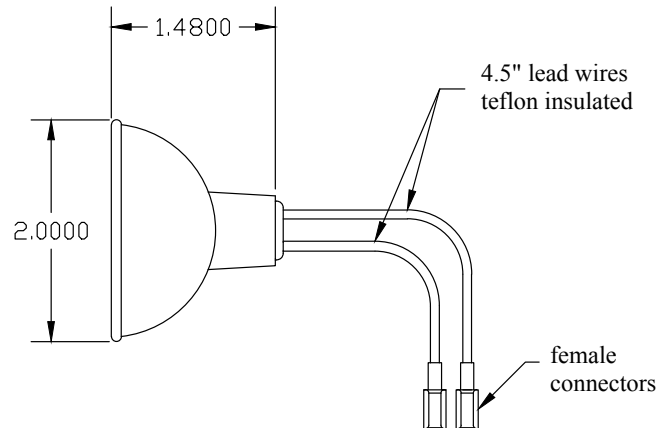

GN 39 F 6.6A/105w/MR-16 Light Bulb

Airport Lighting

Description

6.6A/105W - MR-16 / Female Connector Light Bulb

This halogen lamp is a 6.6 amp / 105 watt MR-16 narrow spot with smooth face. Connectors are 2-flat female on 4" flex leads. Bulb life is 1000 hours and nominal light output is 28000 lumens at center.

Item No. AL-010-0096

Shape MR-16

Life Expectancy: 1000 Hours

Power 6.6 amp / 105 watt

Genesis Lamp Corp. • 375 North St. Clair St. • Painesville, OH 44077

440-354-0095 • Toll Free: 800-685-5267 • Fax: 440-354-0624