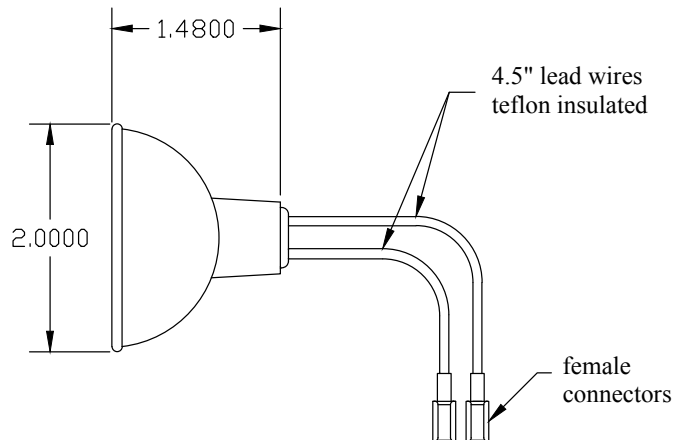

GN 37_F 6.6A/48w/MR-16 Light Bulb

Airport Lighting

Description

6.6A/48W - MR-16 Light Bulb (fem. connectors)

• GN37F - Airport Lighting

This airport lighting halogen lamp is a 6.6 amp, 48 watt, MR-16 narrow spot with smooth face. Connectors are 2-flat fem. on 4" flex leads. Bulb life is 1000 hours and nominal light output is 20000 lumens at center.

Cross Reference

Osram Part No 64337C48-15

Philips Part No 6106

Siemens /ADB - 2990.40.827

Specifications

Part Number:	GN 37F
Item No.:	AL-010-0113
Shape:	MR-16
Life Expectancy:	1000 Hours
Amperes:	6.6
Watts:	48w
Filament Style:	C-8

Genesis Lamp Corp. • 375 North St. Clair St. • Painesville, OH 44077

440-354-0095 • Toll Free: 800-685-5267 • Fax: 440-354-0624

www.genesislamp.com • email: info@genesislamp.com