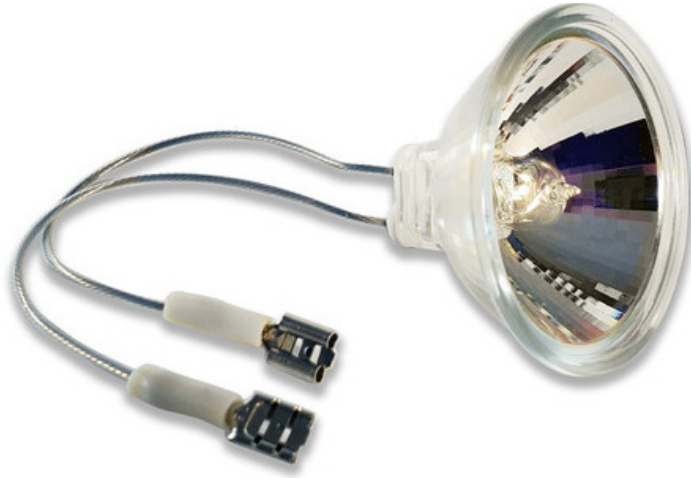

GN 31_F 6.6A/30w/MR16

Airport Lighting

Description

6.6A/30W MR-16/2FE GN31F Light Bulb

- Airport Lighting

This airport lighting halogen lamp is a 6.6 amp, 30 watt, MR-16 2 fem., narrow spot with smooth face. Connectors are 2-90 degree flat female insulate on 4" flex leads. Bulb life is 1000 hours.

Cross Reference: Crouse-Hinds - 21118

[Order This Item Online](#)

Specifications

Part No.:	GN 31 F
Item Number:	AL-010-0101
Watts:	30w
Life:	1000 Hours
Type:	Narrow Spot
Connectors:	2 fem.

Genesis Lamp Corp. • 375 North St. Clair St. • Painesville, OH 44077