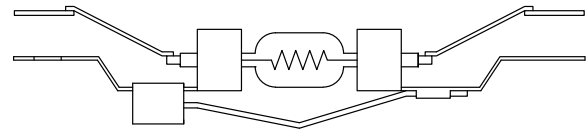

GN 173 F 6.6A/65w Centerline Light Bulb

Airport Lighting

Description

This airport lighting halogen lamp is a 6.6 amp - 65 watt with cutout (fuse) with double ended keyed brass bases with lamp leads fixed to brass washers. Center line of the bases is 3.69". Bulb life is 1000 hours. Nominal light output is 900 lumens at center. Filament is C6.

Usage

Specifications

Part Number: GN 173
Item No. AL-003-0014
Life Expectancy: 1000 Hours
Power 65 watts

Genesis Lamp Corp. • 375 North St. Clair St. • Painesville, OH 44077
440-354-0095 • Toll Free: 800-685-5267 • Fax: 440-354-0624
www.genesislamp.com • email: info@genesislamp.com