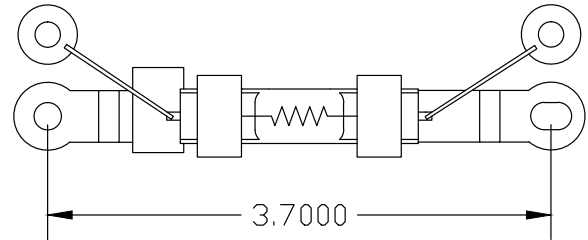

GN 173 F 6.6A/65w Centerline Light Bulb

Airport Lighting

Description

This airport lighting halogen lamp is a 6.6 amp - 65 watt with cutout (fuse) with double ended keyed brass bases with lamp leads fixed to brass washers. Center line of the bases is 3.69". Bulb life is 1000 hours. Nominal light output is 900 lumens at center. Filament is C6.

Usage

Specifications

Part Number: GN 173
Item No. AL-003-0014
Life Expectancy: 1000 Hours
Power 65 watts

Genesis Lamp Corp. • 375 North St. Clair St. • Painesville, OH 44077
440-354-0095 • Toll Free: 800-685-5267 • Fax: 440-354-0624
www.genesislamp.com • email: info@genesislamp.com