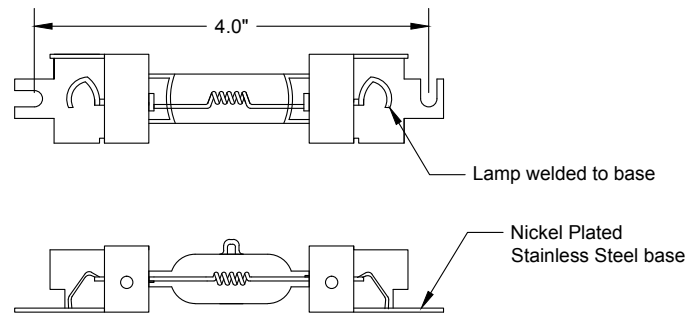

GN041-1S 6.6A/200w Centerline Bulb

Airport Lighting

Description

This airport Lighting halogen lamp is a 6.6 amp / 200 watt double ended base lamp with round hole and slot and is certified. Filament is a CC6. Keyed length is 4.09". Lamp leads are fixed to the bases. Bulb life is 1000 hours and nominal output is 4600 lumens at center.

Usage

These lamps are used in Crouse Hinds L 850 fixtures.

Specifications

Part Number: GN 041-1S
Item No. AL-003-0005
Amps: 6.6 Wattage: 200
Base: Double Ended
Filament: CC6
Keyed Length: 4.09"
Life Hours: 1000
Lumens: 4600