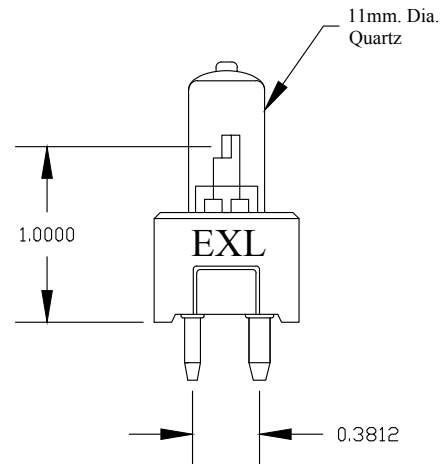

EXL Light Bulb

Airport Lighting

Description

EXL - 30w - Elevated Edge Lamp This airport lighting tungsten halogen lamp is a 6.6 amp - 30 watt on a GZ9.5 ceramic base. Bulb life is 1000 hours and light center is 25.4 mm from bottom of ceramic. Light output is 450 lumens at center.

Usage

Airport lighting application: In-pavement taxiway - Intersections (Cat I/II) and heliport boundary lights - Medium intensity elevated runway and taxi edge

Specifications

Part Number: EXL
Item No. AL-007-0069
Power 30 Watts Amperes 6.6
Bulb Life: 375 Hours
Halogen Capsule