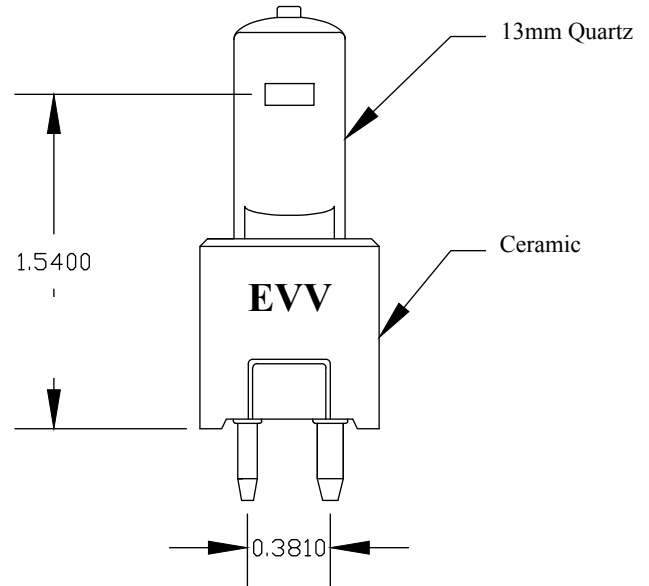

EVV 115_w Elevated Edge Lamp

Airport Lighting

Description

EVV 115w Light Bulb -

This airport lighting halogen lamp is a 6.6 amp, 115 watt on a GY-GZ 9.5 ceramic base. It is a C-6 oval filament. Light center is 39 mm from bottom of ceramic. Bulb life is 500 hours and nominal light output is 2900 lumens at center.

Specifications

Part Number:	AL-007-0066
Watts:	115
Amperes	6.6
Base:	GY-GZ 9.5 - 2 Pin Prefocus
Light Source:	Halogen Capsule
Filament Design:	C-6 Oval
Bulb Life:	500 Hours
Initial Lumens:	3150
Color Temperature:	3200