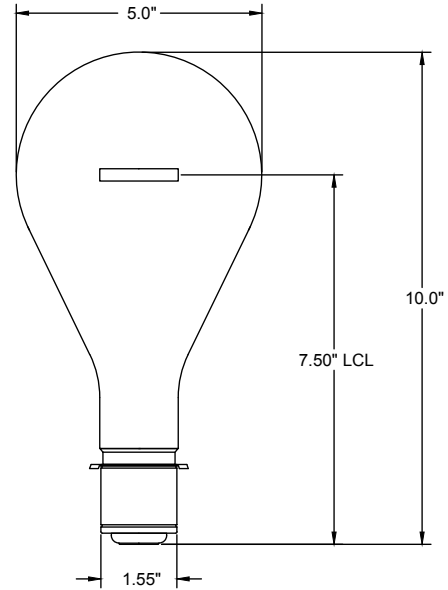

700PS40 - 120v Code Beacon Lamp

Obstruction Lighting

Description

700PS40-120 volt Incandescent Light Bulb

- **Obstruction Lighting**

This is an incandescent bulb in PS 40 Shape. The wattage is 700 watts. These bulbs are used for obstruction lighting and for high tower lighting fixtures. Life is 8-10000 hours. 120 volt light bulb

Cross Reference: Crouse-Hinds # 10047-2543

Specifications

Part Number:	700PS40-120V
Item No.:	AL-009-0620
Lamp Type:	Incandescent
Watts:	700w
Volts:	120v
Bulb Shape:	PS 40
Base:	Mogul Prefocus
Life:	8000 - 10000 Hours

Genesis Lamp Corp. • 375 North St. Clair St. • Painesville, OH 44077

440-354-0095 • Toll Free: 800-685-5267 • Fax: 440-354-0624

www.genesislamp.com • email: info@genesislamp.com