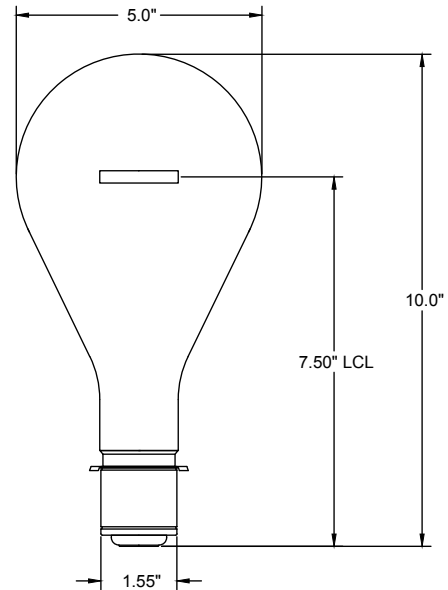

620PS40 - 120v Beacon Lamp

Obstruction Lighting

Description

620PS40-120V Incandescent Light Bulb

- Obstruction Lighting

120 Volts and 620 Watts. Bulb life is 3000 hours, 620PS40/P Pear Shaped, P40 Base Incandescent Light Bulb

Cross Reference: 620/PS40/MOGP/C/120V
620/PS40/MOGP/C120V 620/PS40/MOGP/
CL/120V

Specifications

Part Number:	620PS40-120V
Item No.:	AL-009-0094
Lamp Type:	Incandescent
Watts:	620w
Volts:	120v
Bulb Shape:	PS40
Base:	Mogul Prefocus
Life:	3000 Hours

Genesis Lamp Corp. • 375 North St. Clair St. • Painesville, OH 44077

440-354-0095 • Toll Free: 800-685-5267 • Fax: 440-354-0624

www.genesislamp.com • email: info@genesislamp.com