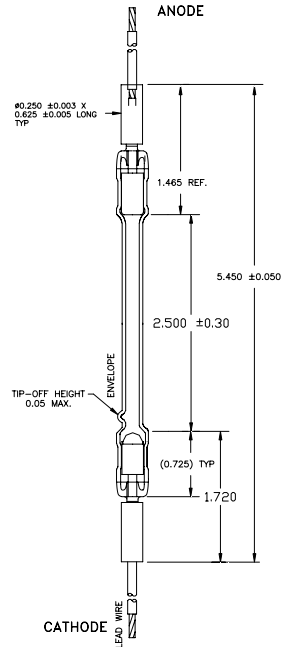

12S00602 - Flashtube Assembly

Obstruction Lighting

Description

Internally Triggered Xenon Flashtube

12S00602 Flashtube Assembly

with EMI Suppressor

Model: Flashguard Series Strobe Systems

This flash tube is 3 xenon flash lamps in series that are used for the H&P FlashGuard 3000, FlashGuard 3000B, FlashGuard 3003 and the FlashGuard 2000B, 2000, 2003B, 2009B

Cross reference:

EG&G 77-4044

StrobeGuard Flashtube 77-4044

Specifications

Part No.:	12S00602
Item Number:	GN-FG3000
Rated Voltage:	1000 V DC
Power:	120 Joules Max.

Genesis Lamp • 375 North St. Clair St. • Painesville, OH 44077